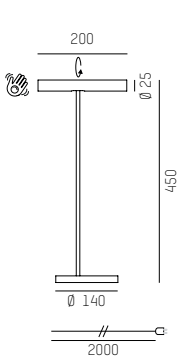

## MEYJO

Design: INHOUSE

220-240V AC 50/60Hz CRI>90 / 3000K

LED Tisch- oder Stehleuchte aus Aluminium · Oberfläche pulverbeschichtet · in 3 Farben erhältlich · Sensordimmer

LED table or floor lamp in aluminium · surface powder-coated · available in 3 colours · sensor dimmer

### MEYJO T

SYS 9W	FARBE	LM
SYS 9W	COLOUR	LM
472-5001920s	terra	350
472-5001950s	white	350
472-5001960s	black	350

Sensordimmer / Lichtaustritt: 28°  
sensor dimmable / beam angle: 28°

### MEYJO F

SYS 9W	FARBE	LM
SYS 9W	COLOUR	LM
472-6001920s	terra	350
472-6001950s	white	350
472-6001960s	black	350

Sensordimmer / Lichtaustritt: 28°  
sensor dimmable / beam angle: 28°