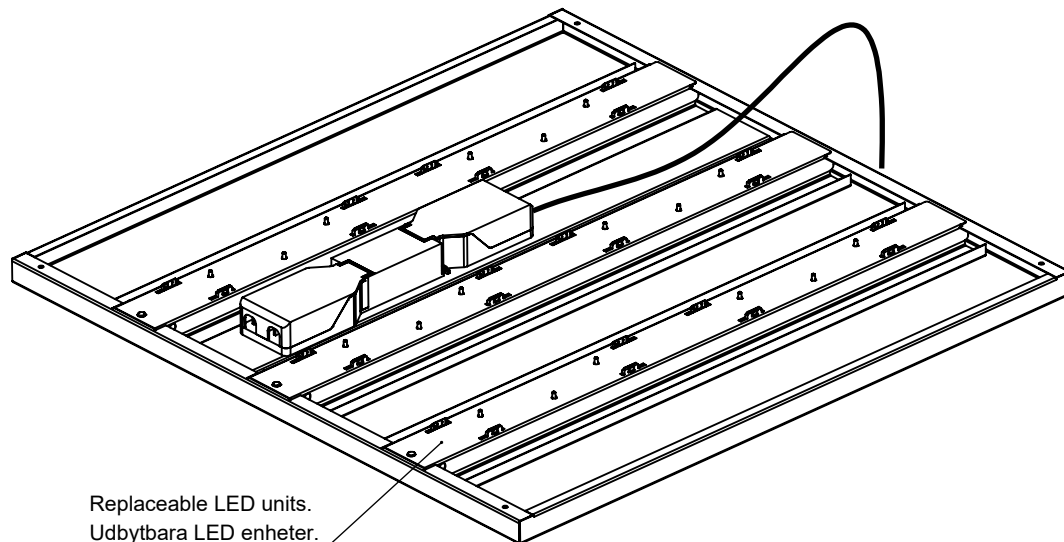

- 1 Luminaire is delivered with 2.5m cable.  
 Armatur levereras med 2,5m kabel.

Replaceable LED units.  
 Udbytbara LED enheter.

Connect mains power (see page 2).  
 Anslut nätströmmen (se sidan 2).