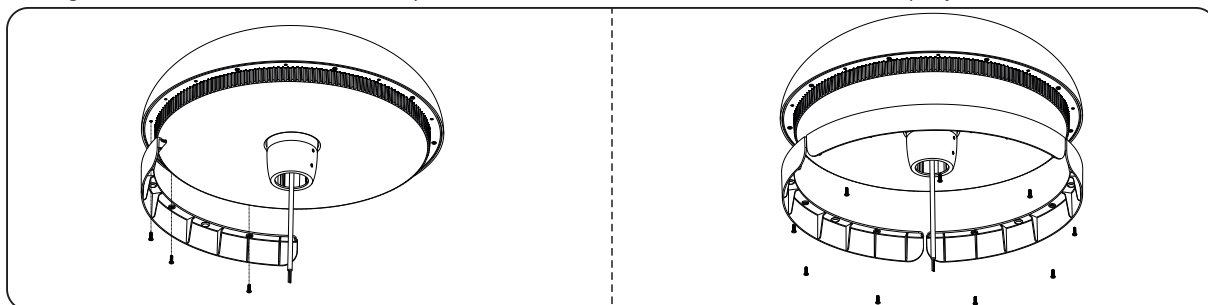

SAFETY AND INSTALLATION INSTRUCTIONS

Read these instructions carefully before commencing installation and retain for future reference. The luminaire should be installed by a licensed electrician and in accordance with local regulations. Make sure that the power is off before installation or maintenance. Install as described on the next page. **To maximize life span, install the luminaires and the drivers as far away from heat sources as possible and in a well ventilated area.** Use the supplied cable and driver for best function and safety.

Montage av skärm (*beställs separat som tillbehör*) kan göras för att täcka 1/3 av armaturen från att stråla spill-ljus. Det går även bra att installera två eller tre stycken skärmar för att skärma en större/hela armaturens spill-ljus