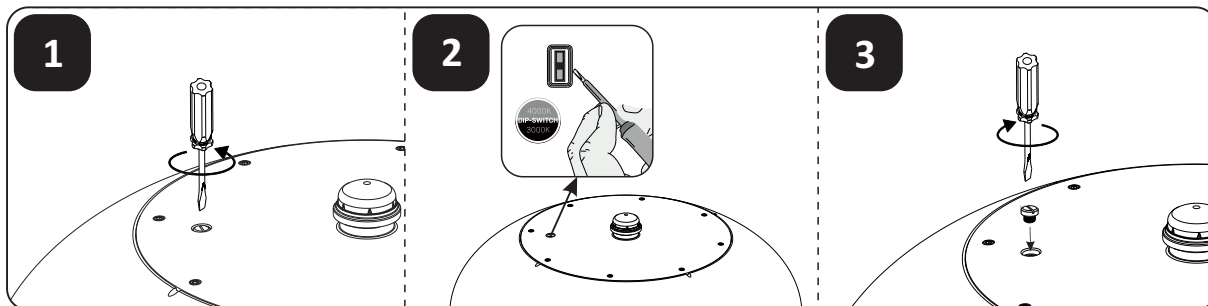

OBSERVERA för ATLA (DIM) och ATLA (DALI):

Innan montage, ställ in önskad färgtemperatur, enligt nedan instruktioner (**Fabriksinställning 4000K**).

Montage av skärm (*beställs separat som tillbehör*) kan göras för att täcka 1/3 av armaturen från att stråla spill-ljus. Det går även bra att installera två eller tre stycken skärmar för att skärma en större/hela armaturens spill-ljus