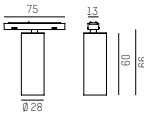

COMPLETE CODE

RR = LENS	WW = LIGHT COLOUR	Y = DIMMABLE
20° lens = 04 30° lens = 06	- LED 2700K = 43 PREMIUM CRI<90 - LED 3000K = 49 PREMIUM CRI<90 - LED 4000K = 24 CRI<90	- switchable = 0 - DALI dimm. = d

SPOT M EINSATZ / mit Reflektor
SPOT M INSERT / with reflector

SYS 4W

LM

708-00202RRWW06Y | 210 - 480