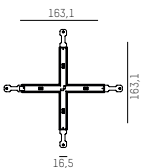

X VERBINDER X JUNCTION	FARBE COLOUR
708-00509000006d	black

inkl. 6 Stk. Platinenverbinder
incl. 6 pce. board junction