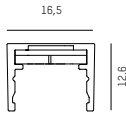

MAGNETICS

Versions

U-Profile

surface / recessed
16,5 x 12,6mm

H-Profile

wall / pendant / stand
16,5 x 35mm

Form

linear

Light beam

pendant direct

pendant direct / indirect

surface direct

recessed direct

wall direct / indirect

stand direct / indirect

LED Colours

MAGNETICS PROFIL MAGNETICS PROFILE	LÄNGE LENGHT	FARBE COLOUR
708-00101000006d	300mm	black
708-00102000006d	600mm	black
708-00103000006d	900mm	black
708-00104000006d	1200mm	black
708-00105000006d	1500mm	black
708-00106000006d	1800mm	black
708-00107000006d	2100mm	black
708-00108000006d	2400mm	black