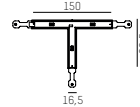

T VERBINDER T JUNCTION	FARBE COLOUR
708-00508000006d	black

inkl. 4 Stk. Platinenverbinder
incl. 4 pce. board junction