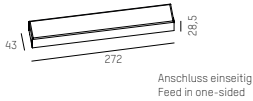

LED KONVERTER MAGNETICS LED DRIVER MAGNETICS	LEISTUNG POWER
24-127824	24 V/ 120W
schaltbar switchable	

BALDACHIN DALI CEILING BASE DALI	LEISTUNG POWER	FARBE COLOUR
708-00403000006d	max. 100W	black
Inkl. LED Konverter / incl. LED driver