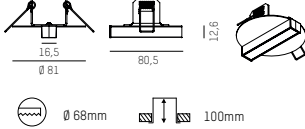

POWER FEED

Alle Einspeisungen für ON/Off und Dali Nutzbar, je nach Modell inkl. oder exkl. DALI Repeater, Anschlussmöglichkeit für DALI ist bei allen Modellen möglich.
ACHTUNG: Kein Push-Dimm-Betrieb möglich

All feeds for ON/Off and Dali Usable, depending on the model incl. or excl. DALI repeater, connection option for DALI is possible with all models.
ATTENTION: No push dimming operation possible

DALI REPEATER FÜR GALVANISCHE TRENNUNG DALI REPEATER FOR GALVANIC SEPERATION	LEISTUNG POWER	
711-sv2400amp	230V	170
max. 64 DALI Adressen max. 64 DALI addresses		

AUFBAUEINSPEISUNG MITTE / ENDE SURFACE CENTER / END POWER FEED	FARBE COLOUR
708-00401000006d	black
inkl. Endstück, exkl. LED Konverter incl. end piece, excl. LED driver	

EINBAUEINSPEISUNG MITTE / ENDE RECESSED CENTER / END POWER FEED	FARBE COLOUR
708-00405000006d	black
inkl. Endstück, exkl. LED Konverter incl. end piece, excl. LED driver