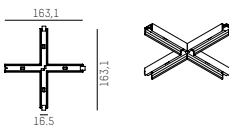

X VERBINDER
X JUNCTION

FARBE
COLOUR

708-00505000006d

black

inkl. 3 Stk. Platinenverbinder
incl. 3 pce. board junction