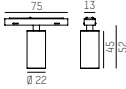

LIGHT INSERTS

SPOT S EINSATZ / mit Linse
SPOT S INSERT / with lens

SYS 4W

LM

708-00201RRWW06Y | 290 - 360