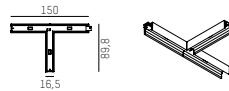

T VERBINDER
T JUNCTION

FARBE
COLOUR

708-00504000006d

black

inkl. 2 Stk. Platinenverbinder
incl. 2 pce. board junction