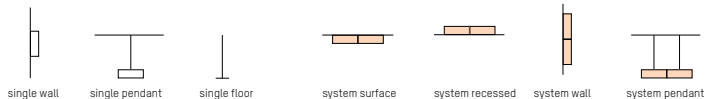

Versions

U-Profile

H-Profile

Form

Core Colour

System inserts

Light beam

LED Colours