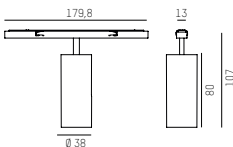

COMPLETE CODE

RR = REFLECTOR	WW = LIGHT COLOUR	Y = DIMMABLE
24° chrome = 02 38° chrome = 03 24° dark chrome = 08 38° dark chrome = 09	- LED 2700K = 43 PREMIUM CRI<90 - LED 3000K = 49 PREMIUM CRI<90 - LED 4000K = 24 CRI<90	- switchable = 0 - DALI dimm. = d

SPOT L EINSATZ / mit Linse oder Reflektor
SPOT L INSERT / with lens or reflector

SYS 11 - 15W

LM

708-00203RRWW06Y | 640 - 1130