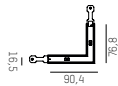

90° VERBINDER 90° JUNCTION	FARBE COLOUR
708-00507000006d	black

inkl. 2 Stk. Platinenverbinder
incl. 2 pce. board junction