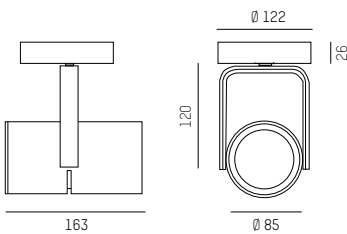

Asymm.

2 GO SD

220-240V AC

50/60Hz

Design: INHOUSE

LED Aufbaustrahler aus Aluminiumdruckguss · Oberfläche pulverbeschichtet · Konverter im Strahlerkopf DALI dimmbar oder schaltbar
 Die cast aluminium LED spotlight · surface powder-coated · Integrated Dali dimmable or switchable
 Faretto in alluminio pressofuso · superficie verniciata a polveri · converter on-off o dimmerabile DALI inclusoorizzontale
 Spot en aluminium · surface thermolaquée · convertiseur on-off ou dimmable DALI inclusconvertiseur

SYS 19W	LM
637-00501RRWWXX0v1	1770 - 2190

SYS 27W	LM
637-00502RRWWXXYv1	2350 - 2910

IP20

COMPLETE CODE			
RR = BEAM ANGLE	WW = LIGHT COLOUR	XX = COLOUR	Y = DIMMABLE
spot 17° = 01	LED 2700K = 43 PREMIUM CRI>90	grey = 04	switchable = 0
medium 24° = 02	LED 3000K = 49 PREMIUM CRI>90	white = 05	DALI dimm = d
flood 40° = 03	LED 4000K = 24 CRI>90	black = 06	
wide flood 60° = 04			
asymmetric = 05			