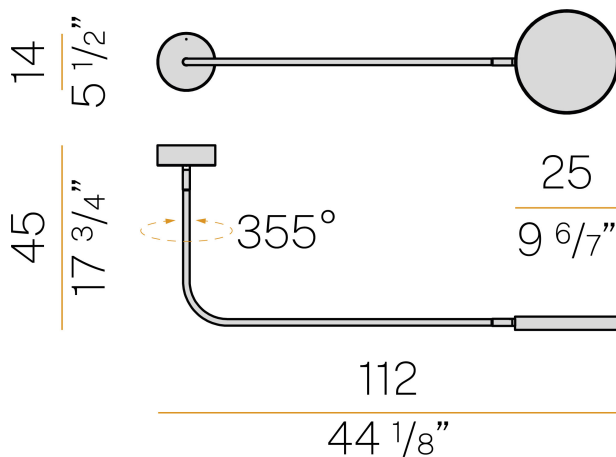

PANZERI

Dip

220-240V AC dimmable (DALI/Push DIM)

P08405.090.0502

 champagne

Data sheet

CODE	P08405.090.0502
SYSTEM POWER CONSUMPTION	18W
EFFICACY	107.28lm/W
LIGHT SOURCE	LED
COLOUR TEMPERATURE	2700K Ra>90
LIGHT DISTRIBUTION	diffused
POWER SUPPLY	220-240V AC
FREQUENCY	50/60Hz
ELECTRICAL CONFIGURATION	dimmable (DALI/Push DIM)
DRIVER	integrated included
NOMINAL LUMINOUS FLUX	3013lm
LUMEN OUTPUT	1931lm
EFFICIENCY	64.1%
WEIGHT	2,20 Kg
PROTECTION DEGREE	IP20
COLOUR TOLLERANCES	SDCM 3
PACKING DIMENSIONS	0,0 x 0,0 x 0,0 cm

Ceiling installation lighting fixture for interiors, with direct or indirect light emission. Power supply canopy with pickled sheet metal fixing bracket, deep-drawn sheet metal closing frame in polyacrylic paint.

Rotating arm up to 355° made of calendered steel tube with polyacrylic coating. Die-cast aluminum emitting head with polyacrylic paint in champagne, mat black, bronze and soft textured white finishes.

UV technology screen-printed diffuser, made of opal polycarbonate, installed with magnetic coupling.

Technical drawing

Polar diagram

cd/klm
 — C0 - C180 - - - C90 - C270