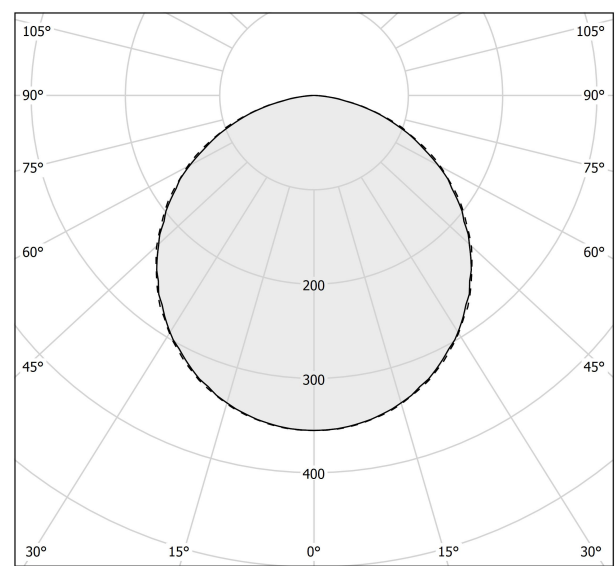

Polar diagram

cd/klm
— C0 - C180   - - - C90 - C270